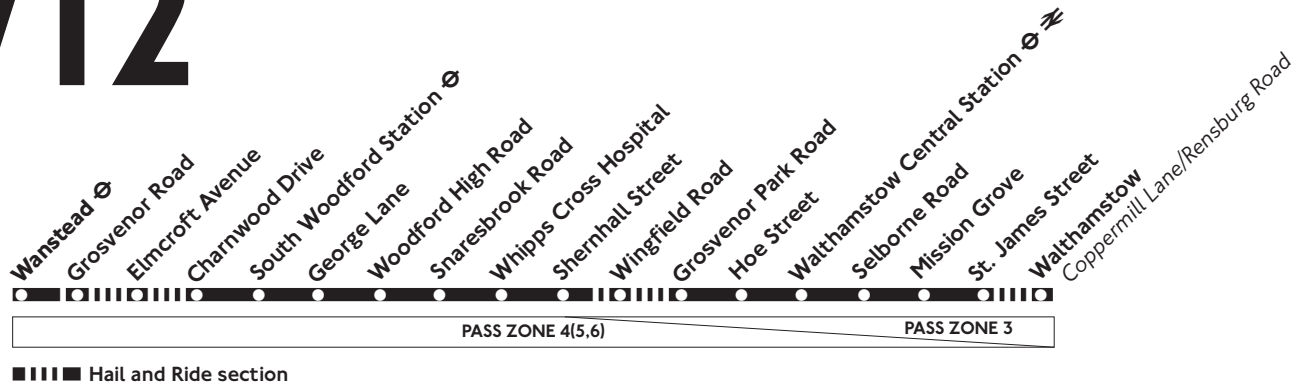

W12

Wanstead - Woodford - Walthamstow

Daily

Mondays to Fridays

Wanstead Woodbine Place $\ominus$	0610	0629	0647	0705	0723	0741	0801	0821	0841	0902	0923		43	03	23	1423	1443	1502		
Elmcroft Avenue Nightingale Lane	0613	0632	0650	0708	0726	0744	0804	0824	0844	0905	0926	Then	46	06	26	1426	1446	1505		
South Woodford Stn George Lane $\ominus$	0616	0635	0653	0711	0730	0748	0808	0828	0848	0909	0929	every	49	09	29	u	1429	1449	1508	
Woodford High Road Eagle	0621	0640	0658	0716	0735	0753	0813	0833	0853	0914	0934	20 minutes,	54	14	34	n	1434	1454	1513	
Whipps Cross Hospital Grounds	0626	0645	0703	0722	0742	0800	0820	0840	0900	0921	0941	at these	01	21	41	t	1441	1501	1520	
Walthamstow Shernhall Street	0631	0651	0709	0728	0748	0806	0826	0846	0906	0926	0946	minutes	06	26	46	i	1446	1506	1525	
Walthamstow Central Station $\ominus$ $\rightleftharpoons$	0636	0656	0716	0736	0756	0815	0835	0855	0915	0936	0956	past the	16	36	56	l	1456	1516	1535	
Mission Grove Blackhorse Road	0640	0700	0720	0740	0800	0820	0840	0900	0920	0940	1000	hour	20	40	00		1500	1520	1540	
Walthamstow Coppermill La/Rensburg Rd	0643	0703	0723	0743	0803	0823	0843	0903	0923	0943	1003		23	43	03		1503	1523	1543	
Wanstead Woodbine Place $\ominus$	1521	1540	1600	1621	1641	1701	1721	1741	1802	1824	1846	1908	1930	1952			22	52	2352	
Elmcroft Avenue Nightingale Lane	1524	1543	1603	1624	1644	1704	1724	1744	1805	1827	1849	1911	1933	1955	Then		25	55	2355	
South Woodford Stn George Lane $\ominus$	1528	1547	1607	1628	1648	1708	1728	1748	1809	1831	1853	1914	1936	1959	every		29	59	u	2359
Woodford High Road Eagle	1533	1552	1612	1633	1653	1713	1733	1753	1814	1836	1857	1919	1941	2003	30 mins,		33	03	n	0003
Whipps Cross Hospital Grounds	1540	1559	1619	1640	1700	1720	1740	1800	1821	1842	1903	1924	1946	2008	at these		38	08	t	0008
Walthamstow Shernhall Street	1545	1604	1624	1645	1705	1725	1745	1805	1826	1847	1907	1929	1951	2013	mins		43	13	i	0013
Walthamstow Central Station $\ominus$ $\rightleftharpoons$	1555	1615	1635	1656	1716	1736	1756	1816	1836	1856	1916	1937	1958	2019	past the		49	19	l	0019
Mission Grove Blackhorse Road	1600	1620	1640	1701	1721	1741	1801	1821	1840	1900	1920	1940	2001	2022	hour		52	22		0022
Walthamstow Coppermill La/Rensburg Rd	1603	1623	1643	1704	1724	1744	1804	1824	1843	1903	1923	1943	2004	2025			55	25		0025

Saturdays